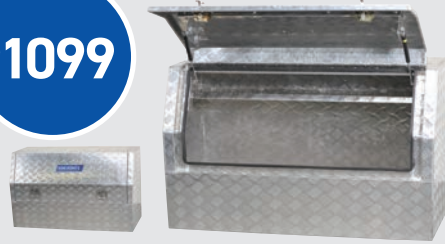

\$629

**KINCROME
UPRIGHT TRUCK BOX 1200MM**

- Lockable
 - UV Stabilised powder coat
 - T-Handle locking system
 - Measurements: W 1220 x D 500 x H 500mm
- 51097**

\$1099

**KINCROME
UPRIGHT ALUMINIUM
TRUCK BOX 1450MM**