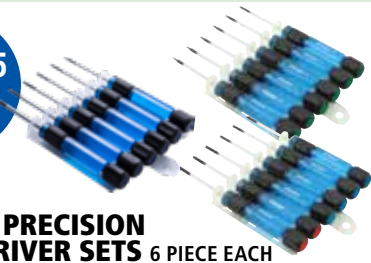

\$31⁵⁰

KINCROME GENERAL BIT SET

- 33 PIECE
- 1/4" (F) x 1/4" (M) Magnetic Bit Holder
 - 5 Phillips Bits • 7 Blade Bits • 3 Square Bits
 - 5 Pozi Bits • 7 TORX® Bits • 5 Metric Hex Bits
- 13649

\$59
EACH

KINCROME BALL-END T-HANDLE SETS

- 7 PIECE
- 7 METRIC Ball-end Hex: 2.5 - 8mm K5240
 - 7 IMPERIAL Ball-end Hex: 3/32 - 5/16" K5241

\$20⁹⁵
EACH

KINCROME ACETATE PRECISION SCREWDRIVER SETS

6 PIECE EACH

BLADE	1.4 - 3mm	K5015
PHILLIPS	No.0, No.1	
TORX®	T10 - T50	K5011
HEX	0.9 - 3mm	