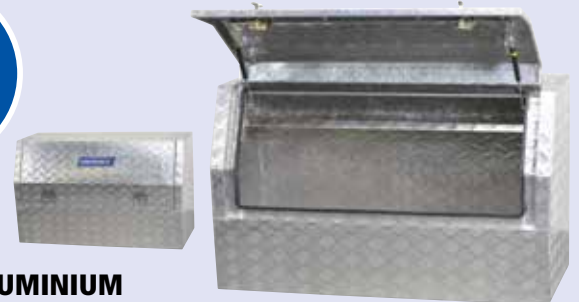

$2099

KINCROME 5 Drawer 1430mm Aluminium Truck Box

- Chrome T-Handle locks with key weather caps
- Stainless steel piano lid hinge
- Full depth lid for easy access
- 4 internal shelves • Rubber weather seal
- Dual gas struts • Weight: 73kg
- 5 stainless steel drawers
- Measurements: W 1430 x D 550 x H 822mm

ALUMINIUM TRUCK BOXES

$210
EACH

KINCROME

UNDER UTE ALUMINIUM BOX RIGHT SIDE & LEFT SIDE

- Stainless Steel Piano Hinge
- T-handle Locking System (2 Keys)
- 2 Chain Stays • Rubber Weather Seal
- Measurements: W 750 x D 250 x H 400mm

LEFT SIDE **51042**
RIGHT SIDE **51043**

$799

KINCROME

UPRIGHT ALUMINIUM TRUCK BOX 1210MM

- Internal shelf • Rubber weather seal • Twin gas struts
- Measurements: W 1210 x D 500 x H 700mm

51037

$869

KINCROME

UPRIGHT ALUMINIUM TRUCK BOX LOWSIDE 1210MM

- T-Handles single style locking system • Twin gas struts
- Rubber weather seal • Internal shelf
- Measurements: W 1210 x D 500 x H 700mm

51039

$899

KINCROME

UPRIGHT ALUMINIUM TRUCK BOX 1450MM

- T-Handles single style locking system • Twin gas struts
- Rubber weather seal • Internal shelf
- Measurements: W 1450 x D 500 x H 700mm

51038

$720

KINCROME Upright Aluminium Truck Box

- Steel tradesman truck box
- 2.5mm Gauge chequer plate aluminium welded construction
- Rubber weather seal
- T-Handle twin locking system
- Measurements: W 900 x D 500 x H 700mm

51036