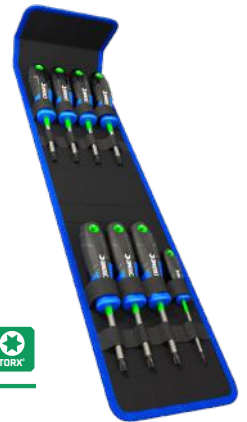

KINCROME TORQUE MASTER
Screwdriver Set

8 Piece

- > TORX® sizes: T8 x 75mm - T40 x 100mm

K5579

TORX®

$99⁹⁵